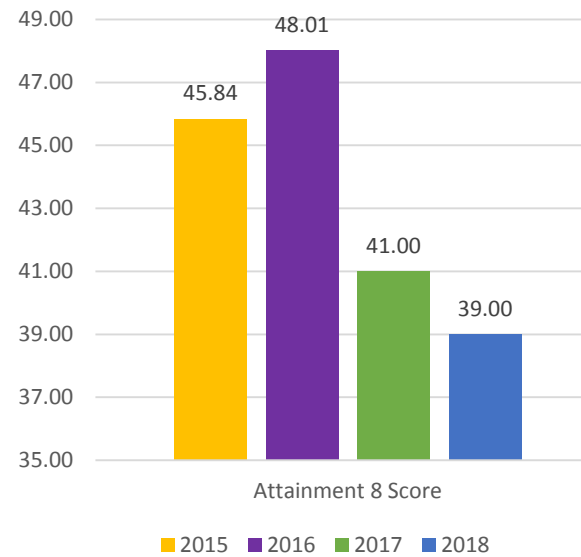

2018 EXAM PERFORMANCE

From 2016 onwards, 5A*-C Inc. English & maths, English Expected Progress & Maths Expected Progress are no longer reported.
From 2017 onwards, A*-C in both English & maths is now 9-4 & 9-5