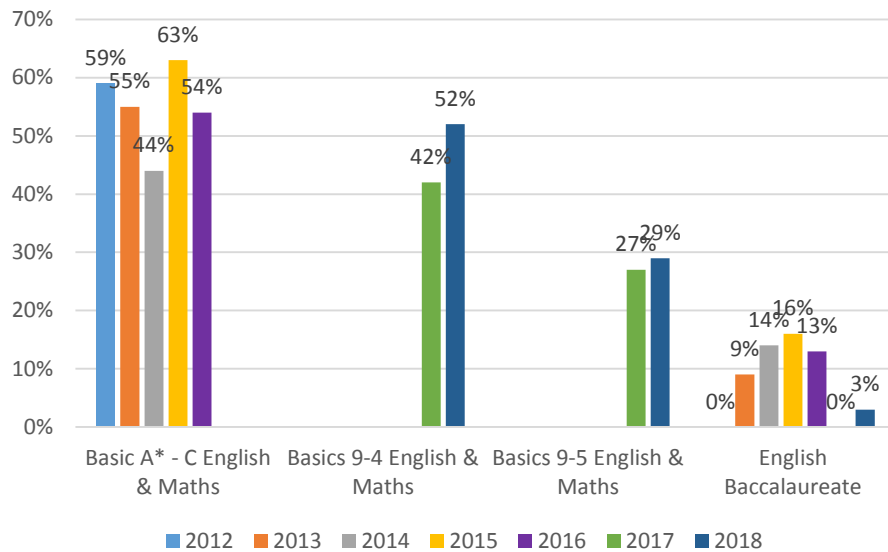

2018 EXAM PERFORMANCE

From 2016 onwards, 5A*-C Inc. English & maths, English Expected Progress & Maths Expected Progress are no longer reported.
From 2017 onwards, A*-C in both English & maths is now 9-4 & 9-5