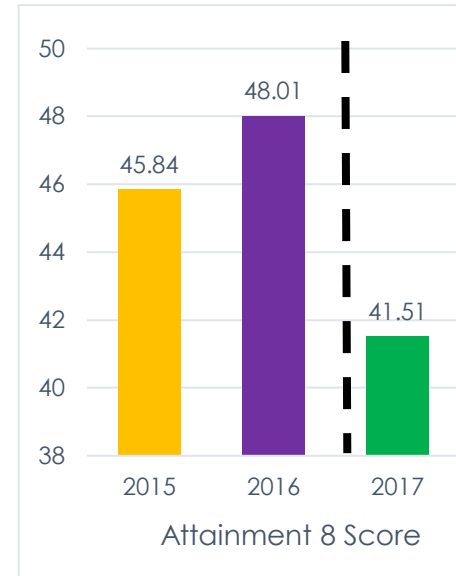

# 2017 EXAM PERFORMANCE

## Exam Performance 2017

- 9-4 In Both English & Maths 42%
- 9-5 In Both English & Maths 27%
- 1 A\*-A GCSE Grade 87%
- 1 A\*-C GCSE Grade 99%