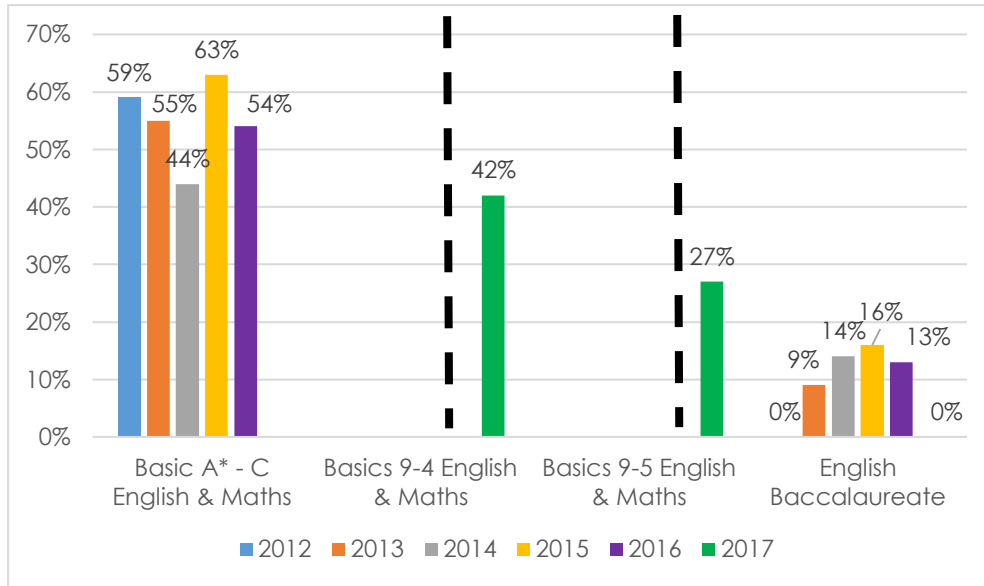

2017 EXAM PERFORMANCE

Exam Performance 2017

- 9-4 In Both English & Maths 42%
- 9-5 In Both English & Maths 27%
- 1 A*-A GCSE Grade 87%
- 1 A*-C GCSE Grade 99%

Top 6 GCSE Subjects

- Spanish A*-C 92%
- Physics A*-C 90%
- Biology A*-C 84%
- Chemistry A*-C 84%
- Art A*-C 80%
- Textiles A*-C 80%

BTECs/other: Level 1 or above pass rate

- Sport 100%
- Music 100%
- HSC 100%
- ECDL 100%

2017 measures should not be compared to previous year's results. This is due to the changes in English and mathematics and the point scores. 2017 Progress 8 Score is based on estimates using the 2017 September Tables Checking Exercise.

From 2016 onwards, 5A*-C Inc. English & maths, English Expected Progress & Maths Expected Progress are no longer reported. From 2017 onwards, A*-C in both English & maths is now 9-4 & 9-5