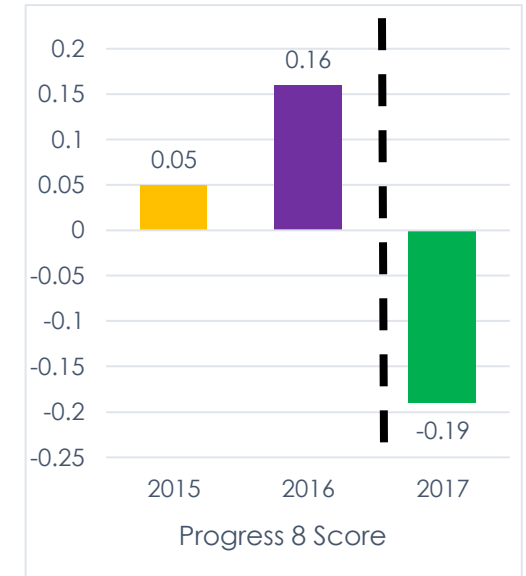

# 2017 EXAM PERFORMANCE

## Exam Performance 2017

- 9-4 In Both English & Maths 42%
- 9-5 In Both English & Maths 27%
- 1 A\*-A GCSE Grade 87%
- 1 A\*-C GCSE Grade 99%

## Top 6 GCSE Subjects

- Spanish A\*-C 92%
- Physics A\*-C 90%
- Biology A\*-C 84%
- Chemistry A\*-C 84%
- Art A\*-C 80%
- Textiles A\*-C 80%